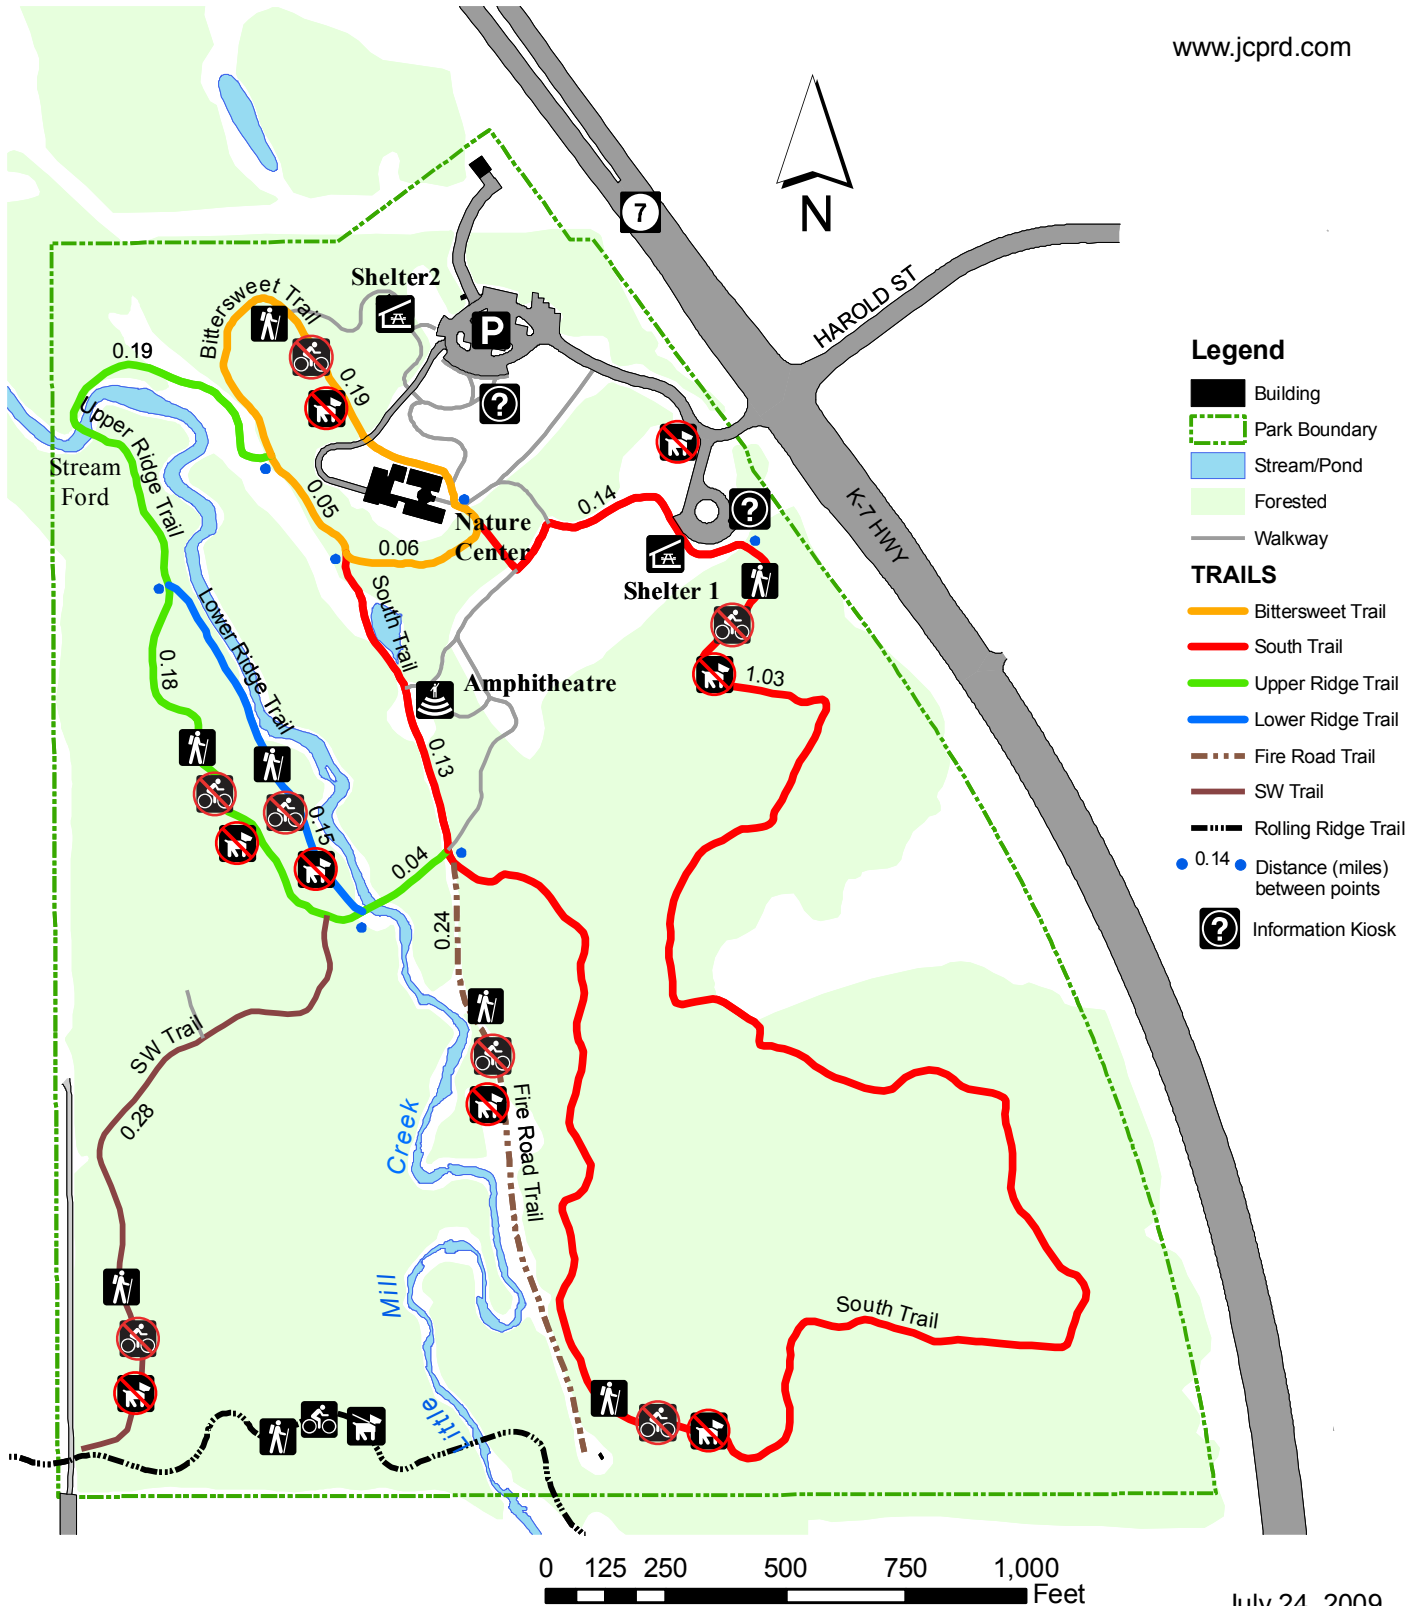

ERNIE MILLER
NATURE CENTER

ERNIE MILLER PARK

909 N Highway 7, Olathe, Kansas
(913) 764-7759

JOHNSON COUNTY
PARK & RECREATION
DISTRICT

www.jcprd.com

July 24, 2009